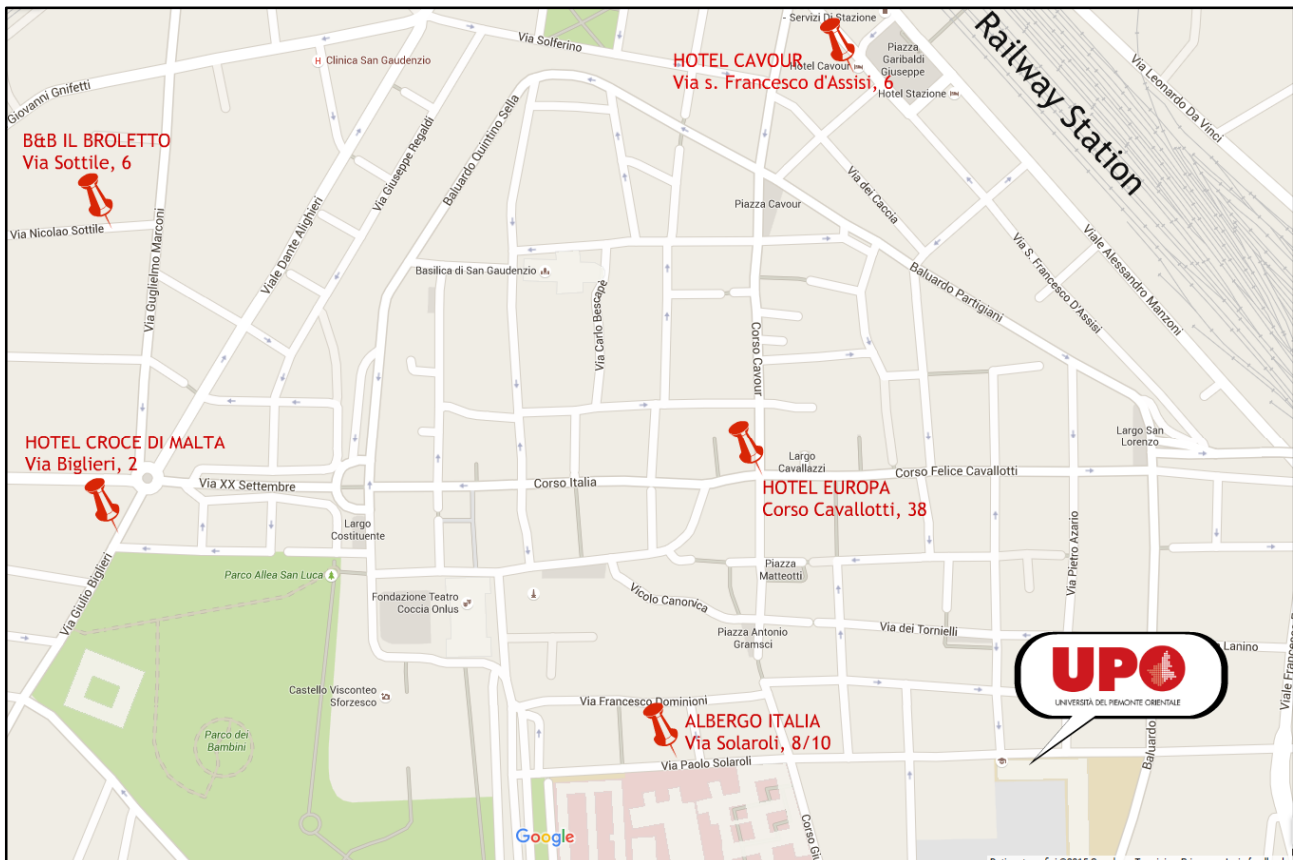

List of suggested Hotels close to the Conference Venue

Participants of the GMP Annual Conference in Novara are invited to make their own hotel arrangements.

The suggested hotels in the map below are all within maximum 18 minutes walking distance from the conference venue and the train station.
Feel free to book any other hotel in Novara.

HOTEL NAME	RATES*	BOOKING LINK	FOOTWALK DISTANCES
HOTEL EUROPA **** Corso Cavallotti, 38 Novara (NO) Tel. +39 0321.35801 hoteleuropanova@tin.it	Double room, Single use € 105,00 per night Double room € 130,00 per night	http://www.hoteleuropanova.com/	Conference Venue: 300 meters / 3 minutes Railway Station: 600 meters / 7 minutes
HOTEL CAVOUR **** Via San Francesco D'Assisi, 6 28100 Novara Tel. +39 0321 659889 info@hotelcavournovara.com	Single room € 107,00 per night Double room, Single use € 115,00 per night Double room € 137,00 per night Suite, Single use € 137,00 per night Double Suite € 179,00 per night	www.hotelcavournovara.com/	Conference Venue: 900 meters / 11 minutes Railway Station: 100 meters / 1 minute
HOTEL CROCE DI MALTA *** Via Giulio Biglieri, 2 28100 Novara Tel. +39 0321 32032/3 info@crocedimaltanova.it	Single room € 50,00 per night Double room, Single use € 60,00 per night Double room € 75,00 per night	http://www.crocedimaltanova.it/	Conference Venue: 1200 meters / 15 minutes Railway Station: 1200 meters / 15 minutes
ALBERGO ITALIA **** Via Generale Paolo Solaroli, 8/10 28100 Novara Tel. +39 0321 399316 italia@panciolihotels.it	Single room € 60,00 per night Double room € 80,00 per night	http://www.albergoitalia.novara.it/ http://panciolihotels.it.serverweb.it/italia.html	Conference Venue: 350 meters / 4 minutes Railway Station: 1000 meters / 12 minutes
B&B IL BROLETTO **** Via Nicolao Sottile, 6 28100 Novara Tel. +39 338 8919005 info@ilbroletto.eu	Double room € 60,00 per night	http://www.ilbroletto.eu/	Conference Venue: 1500 meters / 18 minutes Railway Station: 1200 meters / 15 minutes